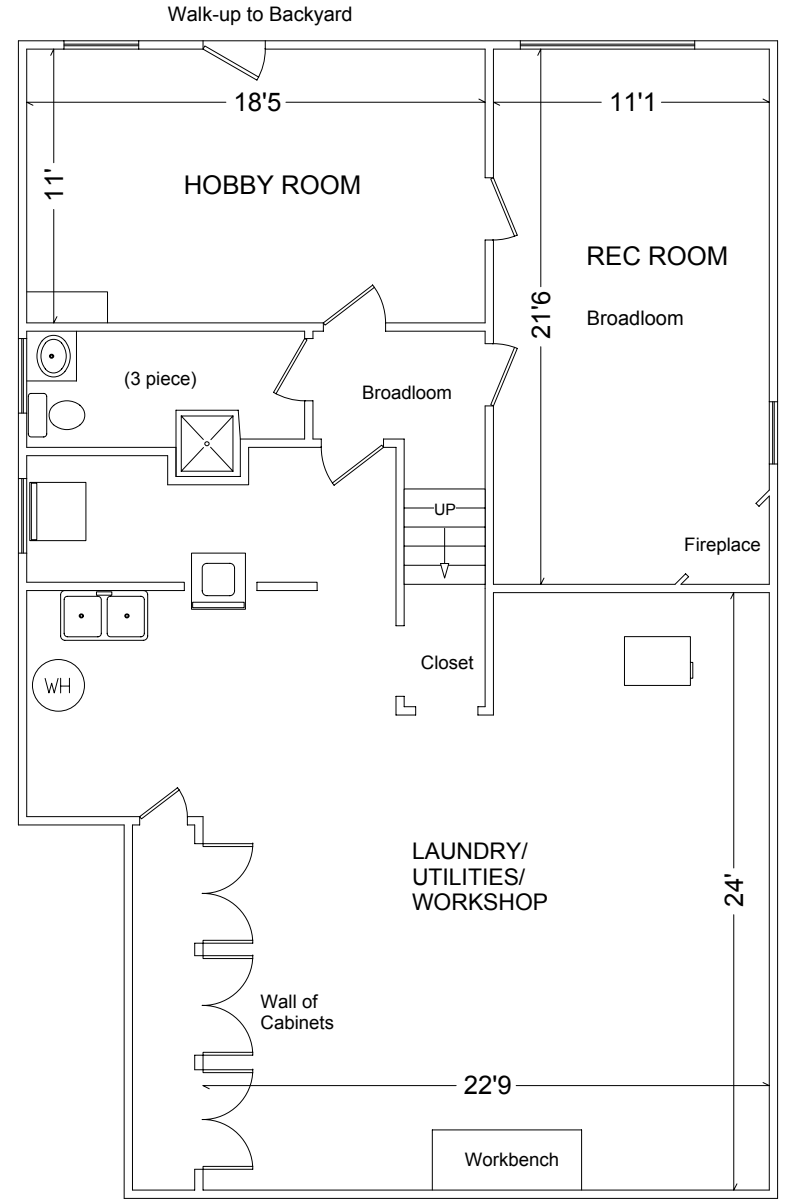

# 125 LLOYD MANOR ROAD

Please note: Measurements may not be 100% accurate. Floor plans are provided for convenience and are to be used as a guideline only.

FloorPlans Unlimited (416) 766-7479

LOWER & BASEMENT (1,365 sq ft)