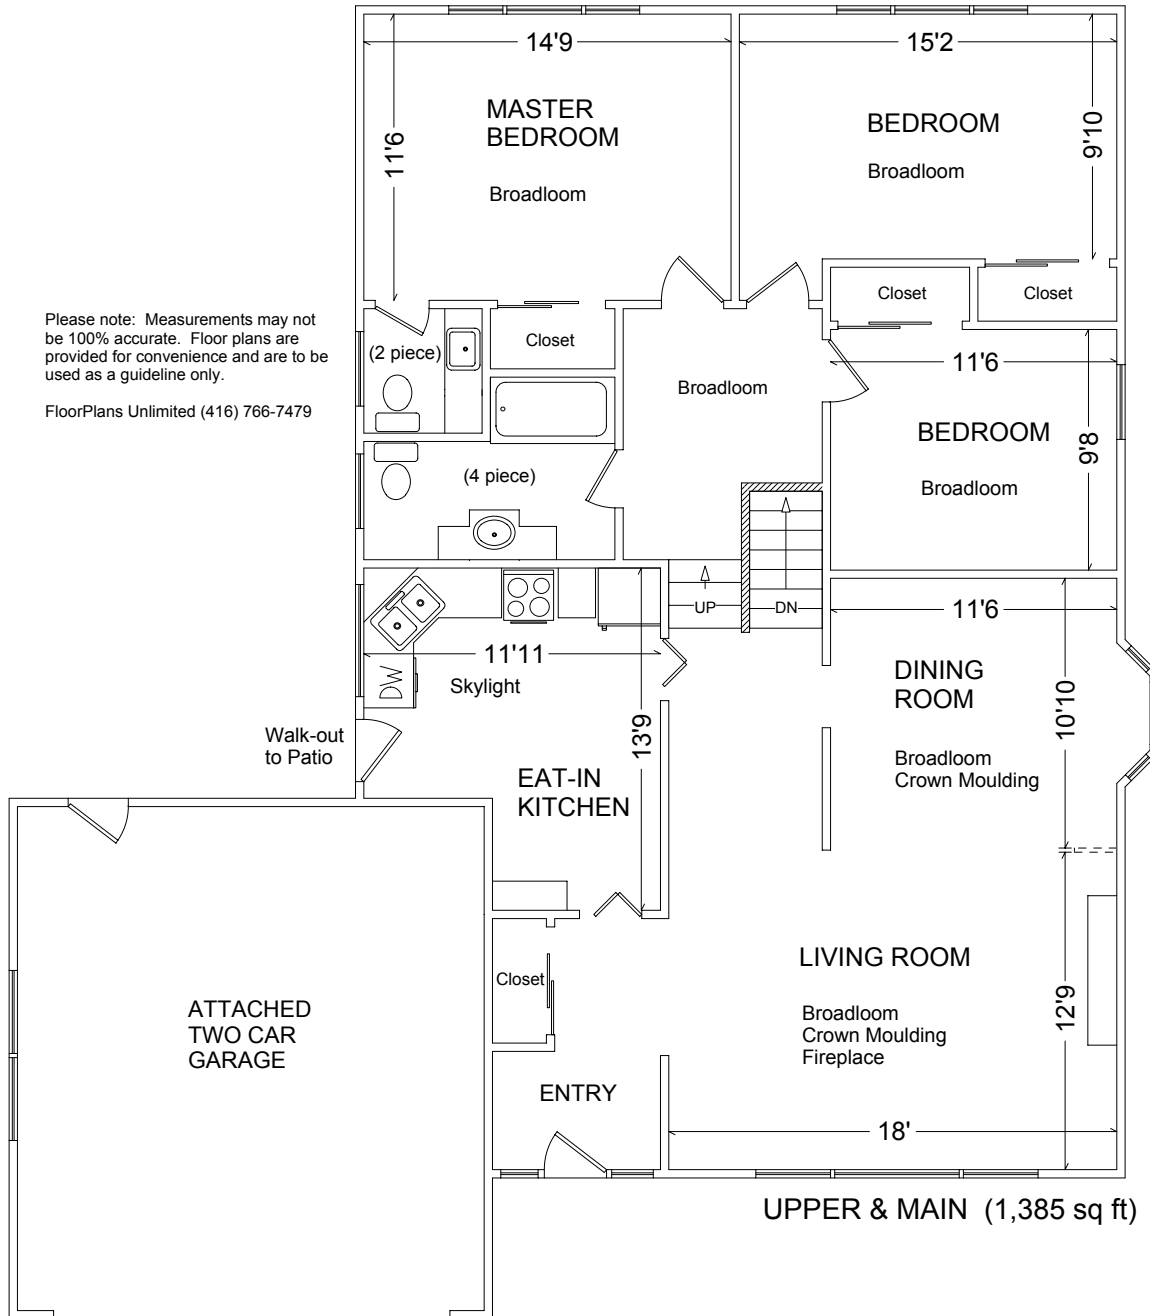

# 125 LLOYD MANOR ROAD

Please note: Measurements may not be 100% accurate. Floor plans are provided for convenience and are to be used as a guideline only.

FloorPlans Unlimited (416) 766-7479

LOWER & BASEMENT (1,365 sq ft)